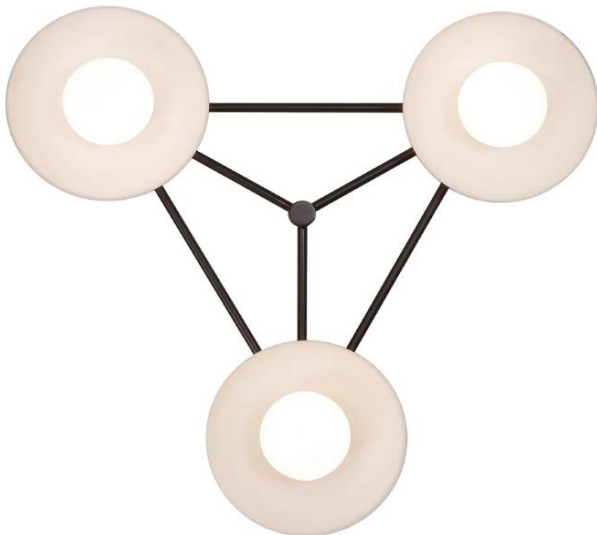

Innovations in Lighting

BC100-424

Specifications

Height	19 1/8"
Width	21"
Switch	none
Bulb /Wattage	3-light/G9 sockets 3 watt max each LED <i>bulbs not included</i>
LAMP BODY	
Material	metal
Finish	matte black pdct
Cordset	hardwired
Options As Shown	
Available Options	alternate finishes
LAMP SHADE	
Material /Color	frosted white acrylic
Size	8" diameter dome w/ 3" diameter globe
Description	dome reflector with globe diffuser
Available Options	alternate size
Compliances	UL/cUL